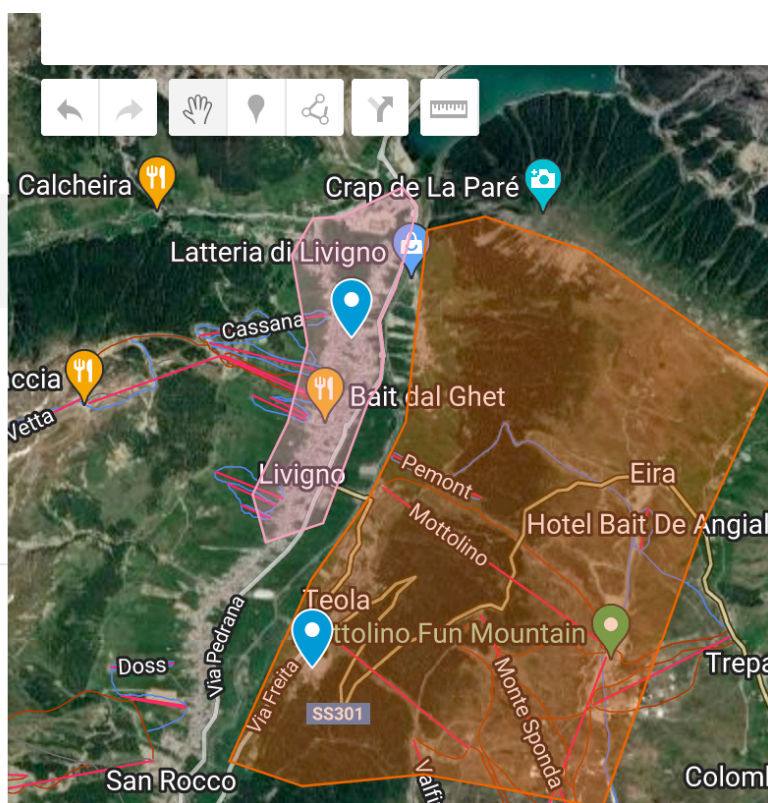

### Embargo Livigno 2023

51 visualizzazioni

L'ultima modifica è stata apportata 9 minuti fa

Aggiungi livello + Condividi

Anteprima

Livello senza titolo

Stili individuali

Alpen Resort Bivio

Embargo LONG + MIDDLE

Livello senza titolo

Stili individuali

Centro Mappa

Embargo Sprint Relay

Detailed information regarding embargoed areas is available on link below:

<https://www.google.com/maps/d/edit?mid=12kftV8pOC9myXAKGI51gBYHgQam2liol&ll=46.540271579820676%2C10.142522904239524&z=14>

No orienteering maps of the embargoed forest and city centre areas have been produced before.

In embargoed areas are allowed following activities:

- Into "Orange Area" is allowed skiing downhill on the slopes, ride downhill bike on marked paths, hiking and walking on paths, drive and ride a bike on road (without a map); it not allowed go off paths, roads and slopes with or without a map;

**It's completely forbidden enter into "Orange Area" from June 1<sup>st</sup>**

- Into "Pink Area" is allowed walking into Livigno centre without map; it not allowed run, ride bike, walk and any other activities made with the use of a map.