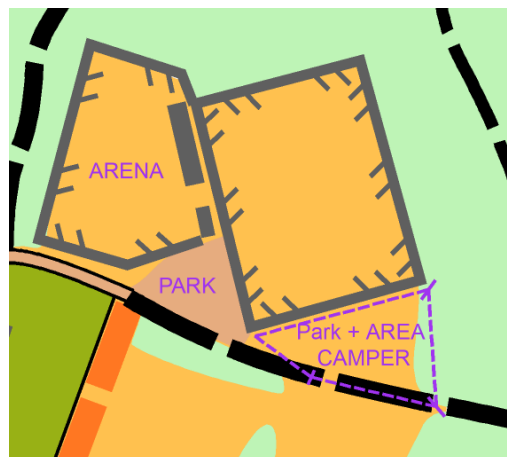

Event Center: Via Valle del Sole Sports Center, 21020

Taino (VA). Toilets, no showers.

At the center there is a kiosk bar, **bring cash** .

Several football matches will take place on Saturday in the adjacent field : please use only the parking lot and east, possibly parking along the meadow south of the path .

Please park any campers in the indicated area.

Processionary

In this season there are processionary larvae, which in contact with the skin cause irritation: the use of long clothes is recommended.

<https://it.wikipedia.org/wiki/Thaumetopoea_pityocampa>

Health Service

The nearest emergency hospital is in Angera. If necessary, notify the organization immediately

Awards

Saturday at 17:30

Sunday 13.30

The first three competitors in each category will be awarded with prizes

Competition jury

Clizia Zambiasi, Aaron Gaio Giuseppe Simoni

Reserves: Giaime Origgi, Andrea Visioli

Results

Only online at: <https://www.bostek.it/live/>

GPS tracking

It will be possible to follow the elite athletes at <https://loggator.com/recent_events>

The GPS will be provided in the starting area to the reported athletes