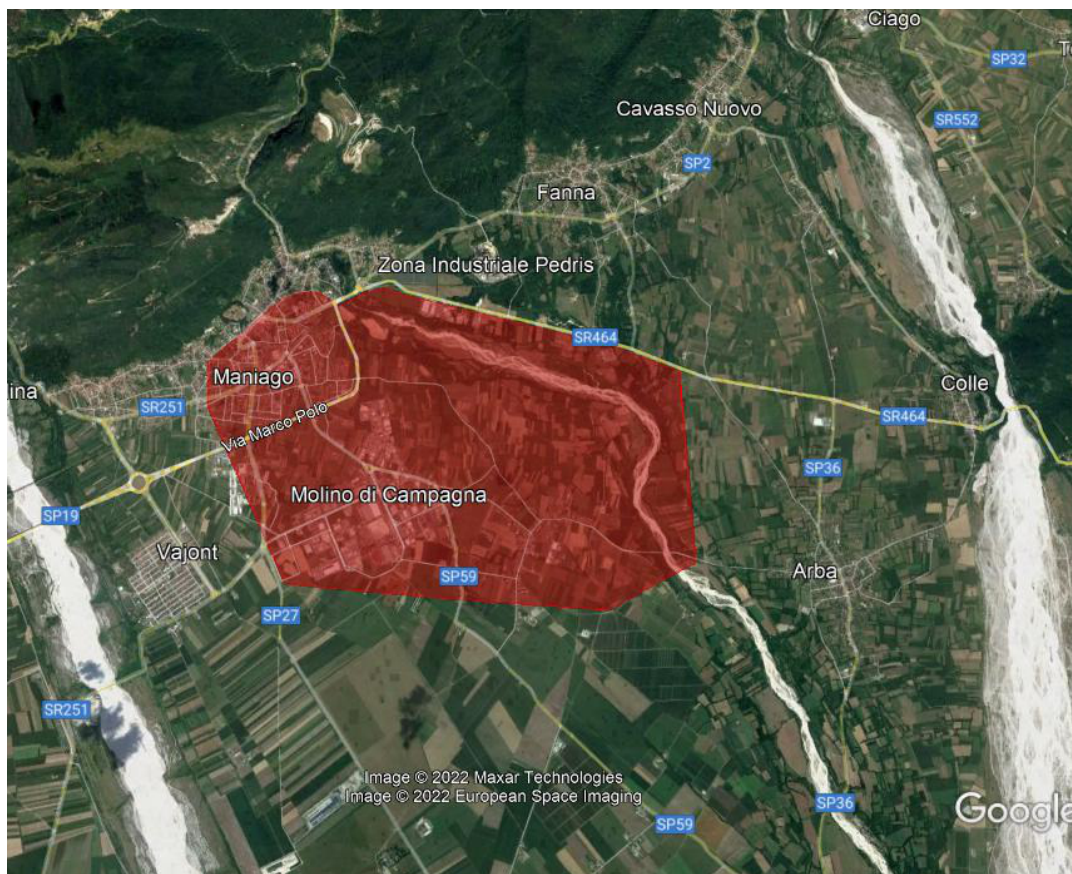

## 8<sup>th</sup> of OCTOBER 2022 – MTB-O Italian Championship Sprint Distance WRE

Event center: “Area Violis” Maniago, via Polcenigo. [46.163593, 12.719038](https://www.google.com/maps/place/46.163593,12.719038)

Race Map: “Peschiere” realised 2022, scale 1:7.500, contour interval 5m.

First start: h 15.30

Type of terrain: rural area with meadows, rows of trees and small groves.

Embargoed area:

**9<sup>th</sup> of OCTOBER 2022 – MTB-O Italian Championship Middle Distance WRE**