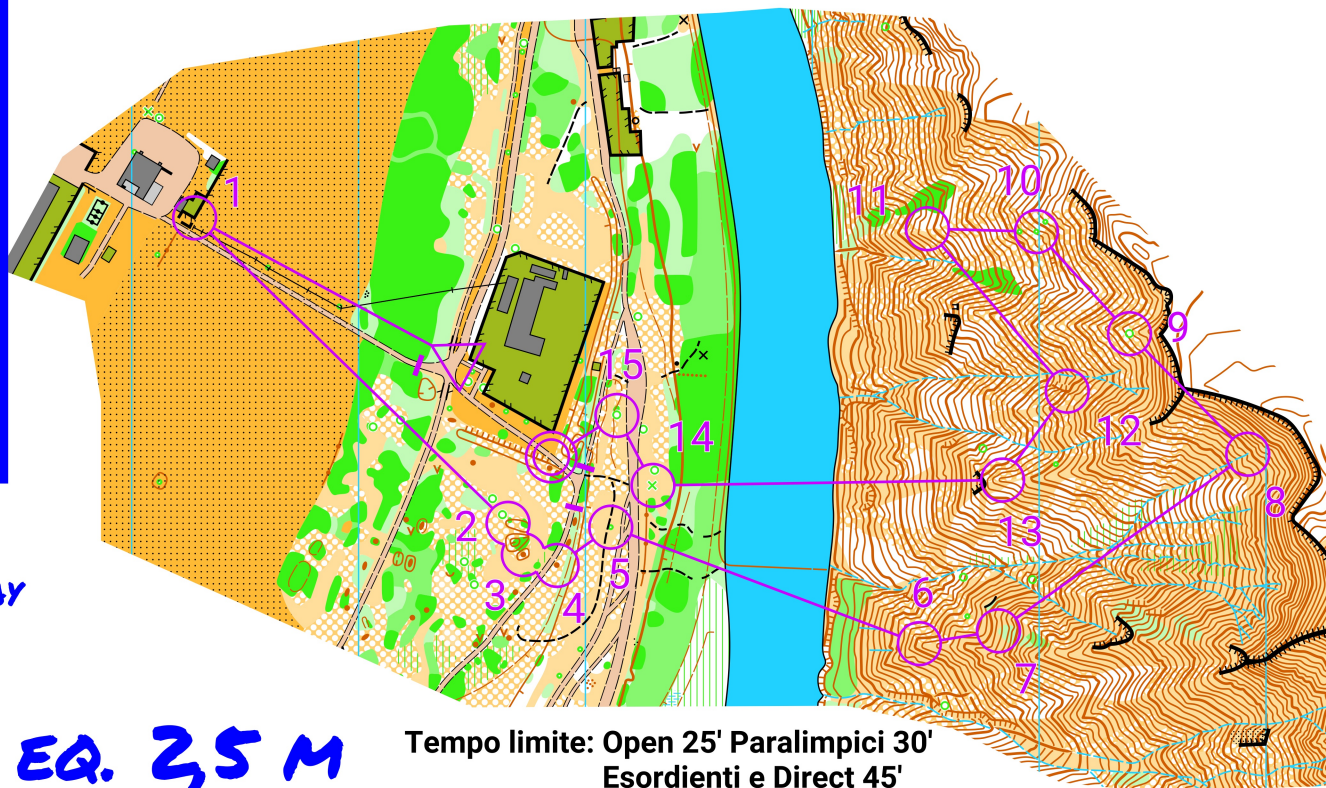

ORIENTEERING

Coppa Italia one-man relay				
Pre-O sprint	0,1 km			
▷				
1	A	↑	↗	∨
2	A	○		○
3	A	●		
4	A	●		
5	A	↑		○
6	A	↵		
7	A	⊞		○

8	A	↖			↗
9	A	↑			○
10	A	↑			○
11	A	↵			
12	A	↖			∨
13	A	↵			○
14	A	⊗			○
15	A	↑			○

31 PROVA COPPA ITALIA - ONE MAN RELAY

MARZABOTTO 1:4000, EQ. 2,5 M

Tempo limite: Open 25' Paralimpici 30'
Esordienti e Direct 45'