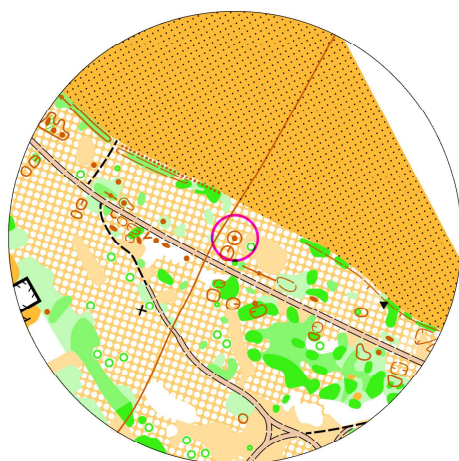

Cluster 1

Map scale 1 : 4000
Contour interval 2,5 m

3 tasks
6 flags

Limit 90 sec
Penalty 60 sec
Warning after 70 sec

1.1	A-F	•			?
-----	-----	---	--	--	---

A
Alfa

B
Bravo

C
Charlie

D
Delta

E
Echo

F
Foxtrot

1.2 A-F ↗ # [] [] [] [] [] []

1.2

A
Alfa

B
Bravo

C
Charlie

D
Delta

E
Echo

F
Foxtrot

Cluster 2

Map scale 1 : 4000
Contour interval 2,5 m

3 tasks
6 flags

Limit 90 sec
Penalty 60 sec
Warning after 70 sec

2.1 A-F  