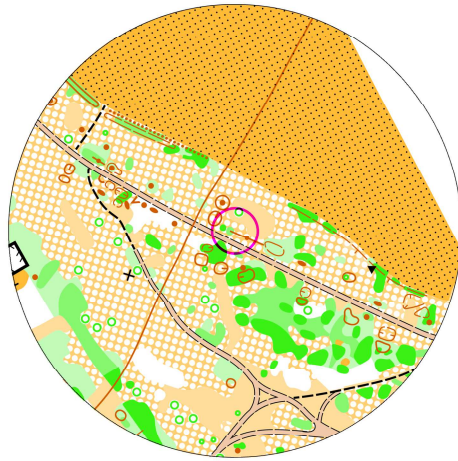

Cluster 1

Map scale 1 : 4000
Contour interval 2,5 m

3 tasks
6 flags

Limit 90 sec
Penalty 60 sec
Warning after 70 sec

1.1	A-F	•			?
-----	-----	---	--	--	---

A
Alfa

B
Bravo

C
Charlie

D
Delta

E
Echo

F
Foxtrot

1.2 A-F ↗ # [] [] [] [] [] []

1.2

A
Alfa

B
Bravo

C
Charlie

D
Delta

E
Echo

F
Foxtrot

Cluster 2

Map scale 1 : 4000
Contour interval 2,5 m

3 tasks
6 flags

Limit 90 sec
Penalty 60 sec
Warning after 70 sec

2.1 A-F  