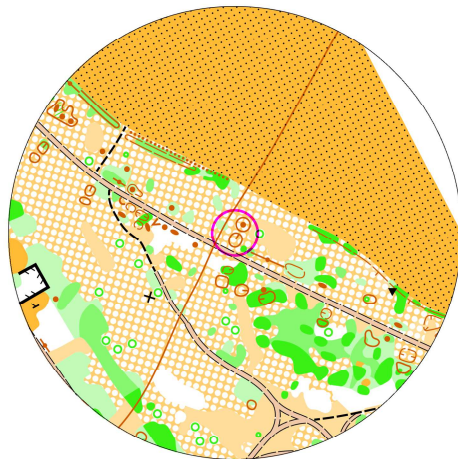

1.3 A-F [ ] [ ] [ ] [ ] [ ] [ ]

1.3

A
Alfa

B
Bravo

C
Charlie

D
Delta

E
Echo

F
Foxtrot