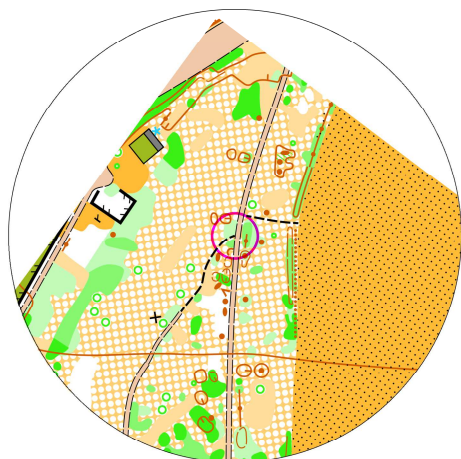

Cluster 1

Map scale 1 : 4000
Contour interval 2,5 m

3 tasks
6 flags

Limit 90 sec
Penalty 60 sec
Warning after 70 sec

1.1	A-F	•			?
-----	-----	---	--	--	---

A
Alfa

B
Bravo

C
Charlie

D
Delta

E
Echo

F
Foxtrot

Cluster 2

Map scale 1 : 4000
Contour interval 2,5 m

3 tasks
6 flags

Limit 90 sec
Penalty 60 sec
Warning after 70 sec

2.1 A-F  

A
Alfa

B
Bravo

C
Charlie

D
Delta

E
Echo

F
Foxtrot

2.3 A-F □ / □ / □ □ □ □

2.3