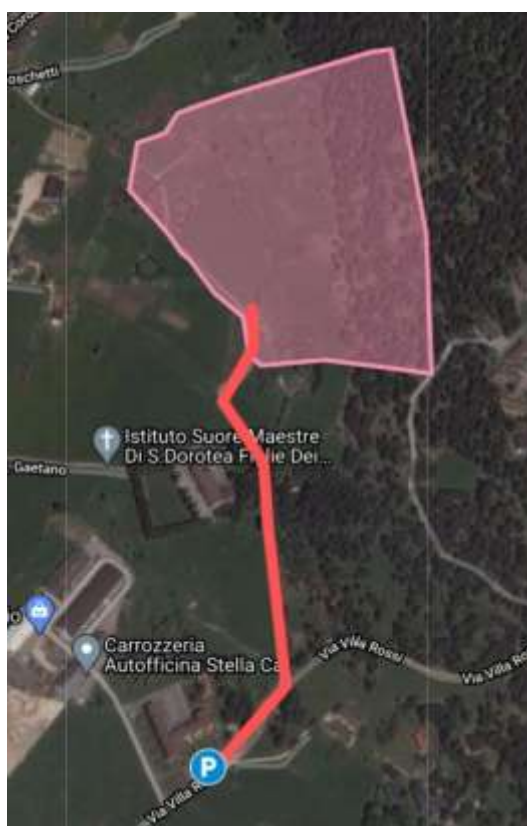

Col del Sole Hotel ***Superior
Via Chiesa, 52 Treschè Conca di Roana
Web: coldelsole.it/en/

TRAINING – PreO Sprint (no time controls)

Friday Oct9 3 PM – Saturday Oct10 7 PM

PARKING: 45.883545, 11.526784

START: 500m from PARKING

FINISH: 700m to PARKING

Hinterbech Ovest 1:4000 - 5m contours

First mapped 2014, as enlargement from ISOM – updated 2020 (and made to ISSprOM)

COURSE: 200 m – no climb – unpaved (good ridability); 14 controls